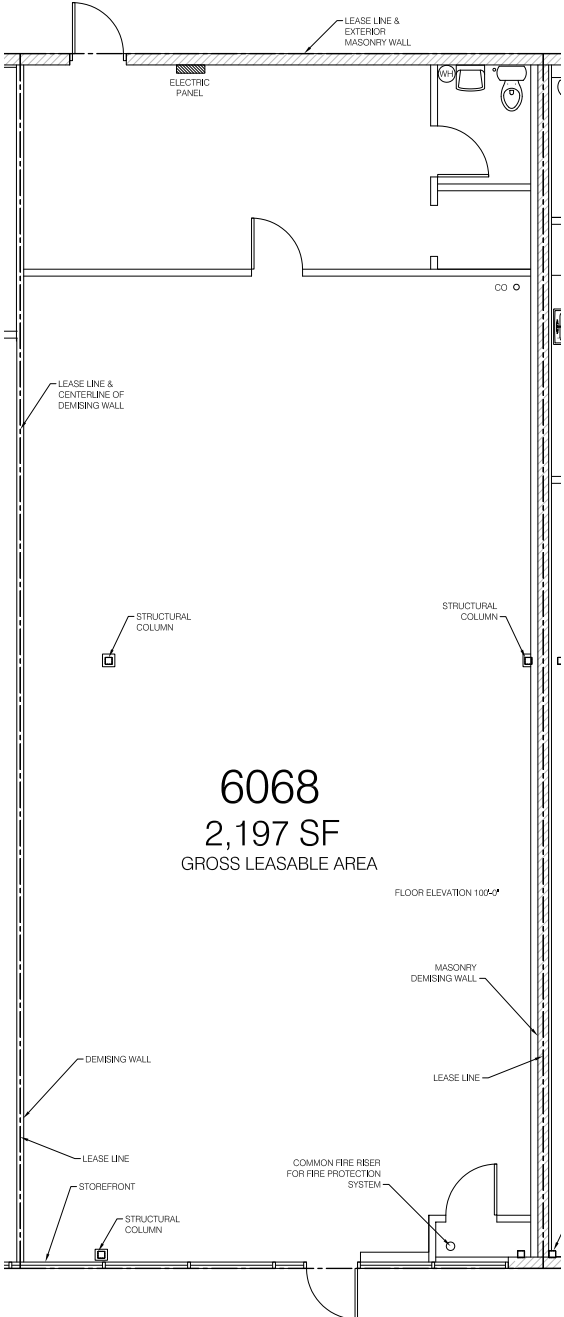

West Chester Centre
6062-6100 West Chester Rd.
West Chester, OH 45069