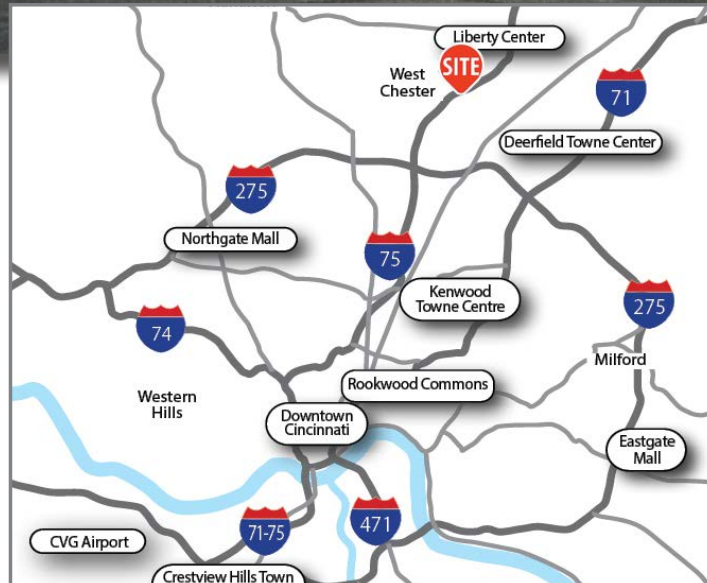

ANCHOR ASSOCIATES

4901 Hunt Road
Suite 102
Blue Ash, OH 45242

513-784-1106

www.anchor-associates.com

A MEMBER OF
CHAINLINKS
RETAIL ADVISORS